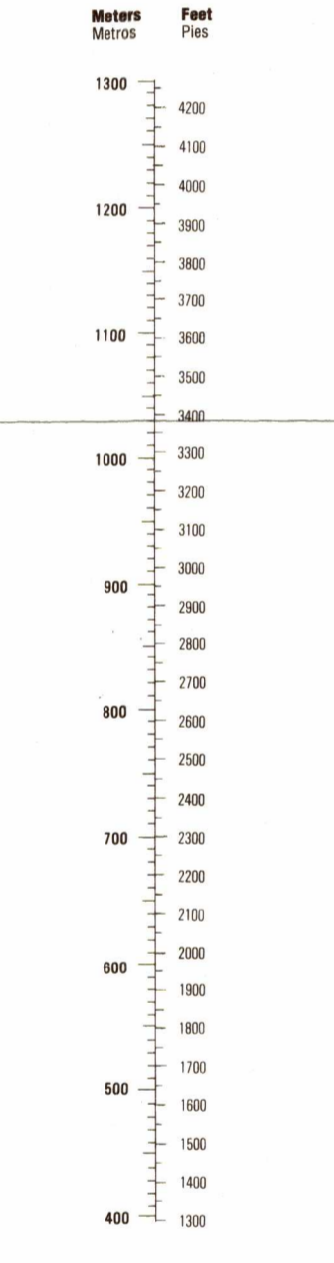

CONVERSION GRAPH GRÁFICO DE CONVERSIÓN

CONVERSION GRAPH GRÁFICO DE CONVERSIÓN

UNRELIABLE INFORMATION INFORMACIÓN NO FIABLE

LEGEND SIMBOLOS CONVENCIONALES. Includes symbols for populated places, roads, railways, boundaries, and vegetation. Includes a note about the map's compilation and a scale bar.

NOTES. Contains information about the map's compilation, scale, and various symbols used. Includes a note about the map's reliability and a scale bar.

SCALE 1:50,000 ESCALA 1:50,000. Includes a scale bar and information about the map's projection and datum. Includes a note about the map's reliability and a scale bar.

COMPILED COMPILACIÓN. Includes information about the map's compilation and a scale bar. Includes a note about the map's reliability and a scale bar.

BOUNDARIES LÍMITES. Includes information about the map's boundaries and a scale bar. Includes a note about the map's reliability and a scale bar.