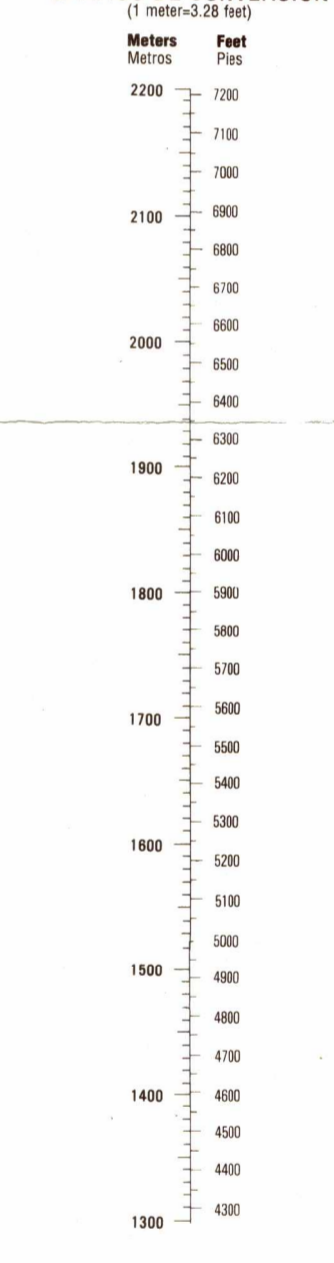

CONVERSION GRAPH GRÁFICO DE CONVERSIÓN

CONVERSION GRAPH GRÁFICO DE CONVERSIÓN

UNRELIABLE INFORMATION INFORMACIÓN NO FIABLE

LEGEND SIMBOLOS CONVENCIONALES. Includes symbols for populated places, roads, railways, boundaries, and vegetation. Includes a note about the map's compilation and a scale bar.

NOTES. Contains information about the map's compilation, scale, and various symbols used. Includes a note about the map's reliability and a scale bar.

SCALE 1:50,000 ESCALA 1:50,000. Includes a scale bar and information about the map's projection and datum. Includes a note about the map's reliability and a scale bar.

COMPILED COMPILACIÓN. Includes information about the map's compilation and a scale bar. Includes a note about the map's reliability and a scale bar.

BOUNDARIES LÍMITES. Includes information about the map's boundaries and a scale bar. Includes a note about the map's reliability and a scale bar.