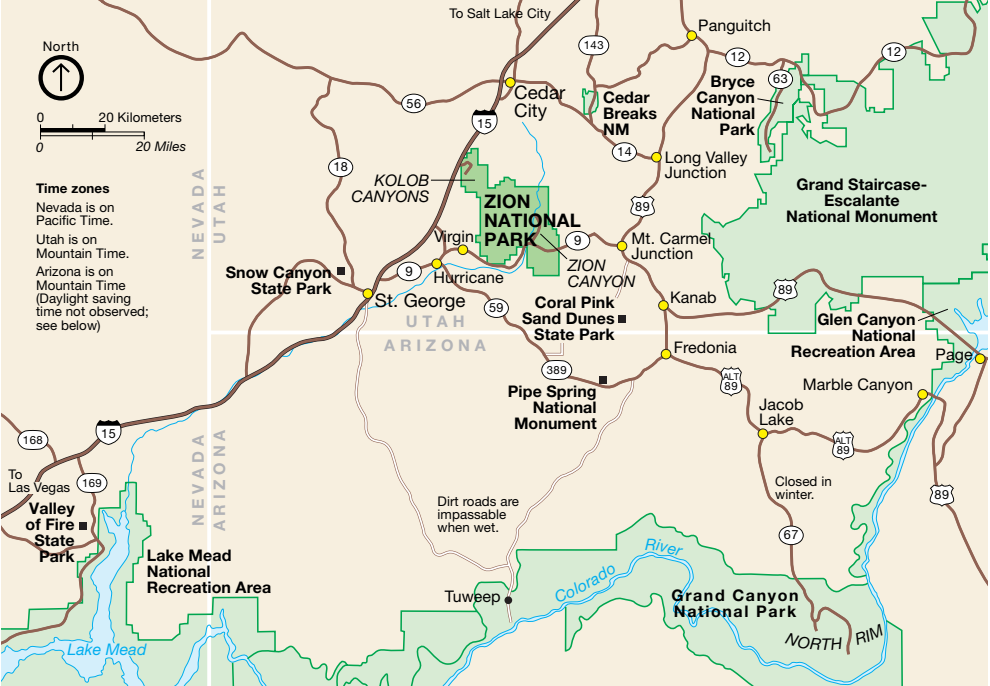

### Time zones

Nevada is on Pacific Time.

Utah is on Mountain Time.

Arizona is on Mountain Time (Daylight saving time not observed; see below)

Dirt roads are impassable when wet.

Closed in winter.