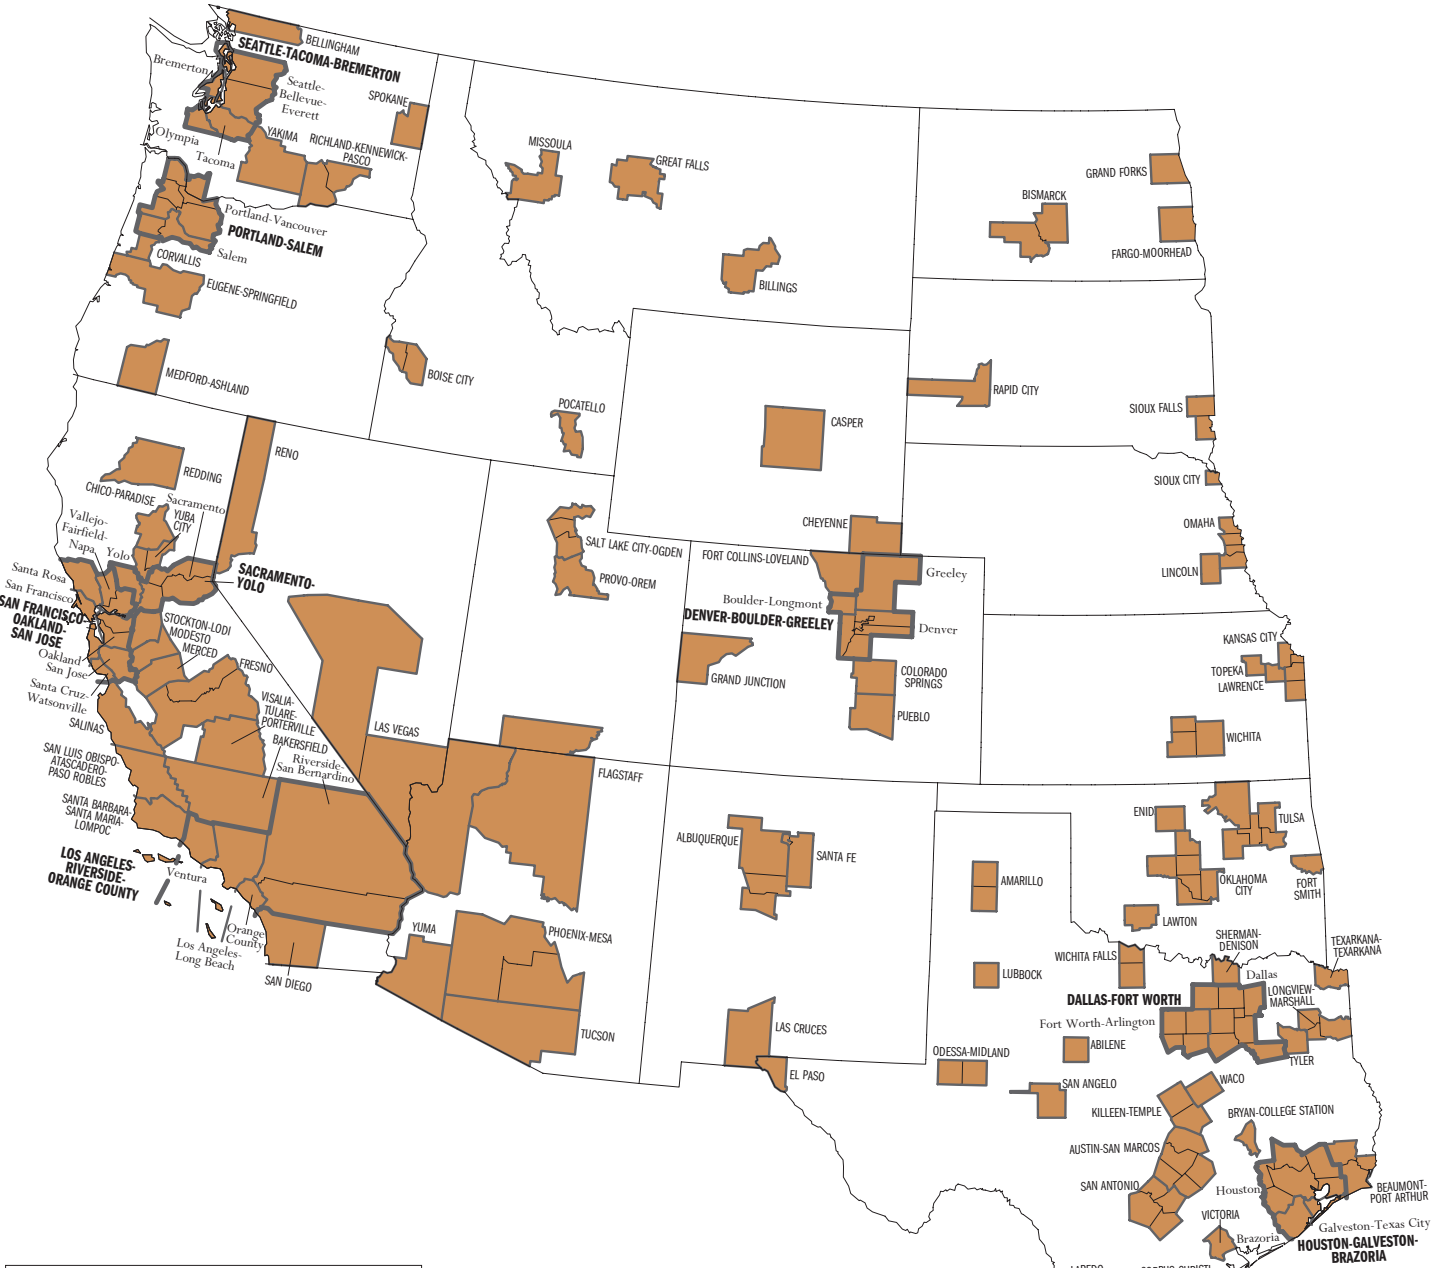

Metropolitan Areas of the United States and Puerto Rico: 1999

- LEGEND**
- AMARILLO
 - PORTLAND-SALEM
 - Yolo
 - Metropolitan Statistical Area (MSA)
 - Consolidated Metropolitan Statistical Area (CMSA)
 - Primary Metropolitan Statistical Area (PMSA)
 - State
 - Metropolitan county or county equivalent

Metropolitan Area boundaries and names are those defined by the Federal Office of Management and Budget on June 30, 1999. All other boundaries and names are as of June 30, 1999.

Metropolitan Area boundaries and names are those defined by the Federal Office of Management and Budget on June 30, 1999. All other boundaries and names are as of June 30, 1999.