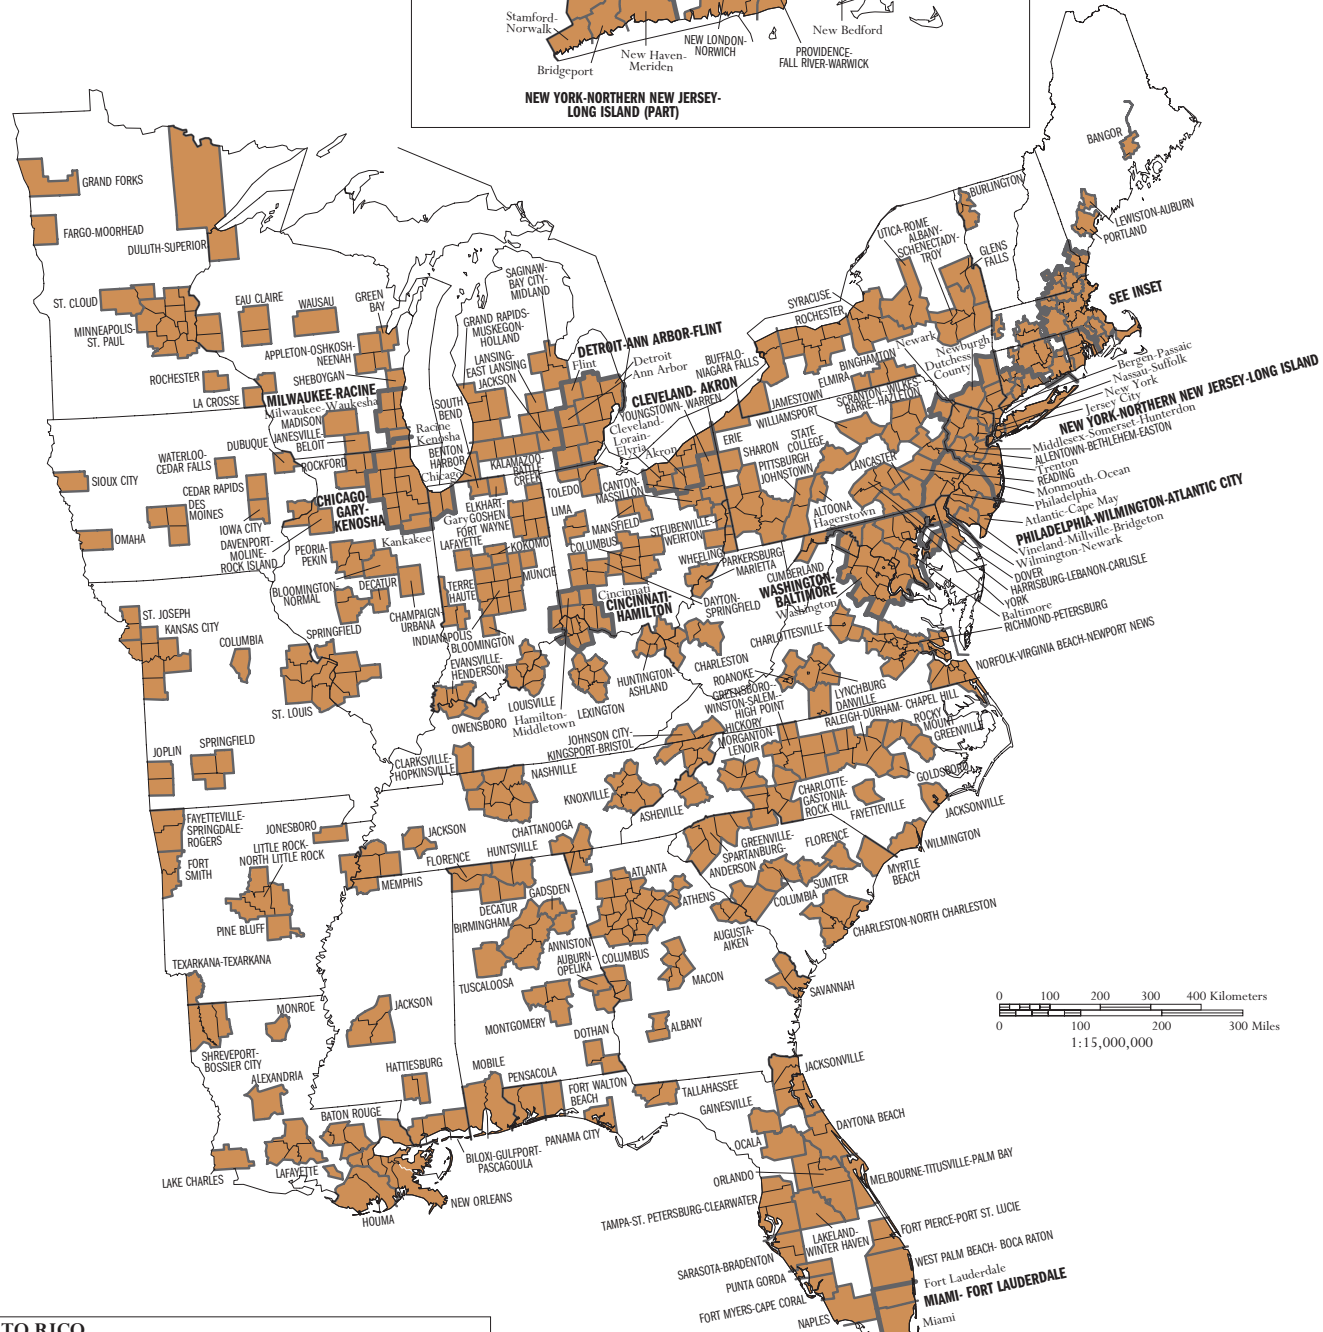

Metropolitan Areas of the United States and Puerto Rico: 1999

- LEGEND**
- AMARILLO
 - PORTLAND-SALEM
 - Yolo
 - Metropolitan Statistical Area (MSA)
 - Consolidated Metropolitan Statistical Area (CMSA)
 - Primary Metropolitan Statistical Area (PMSA)
 - State
 - Metropolitan county or county equivalent

Metropolitan Area boundaries and names are those defined by the Federal Office of Management and Budget on June 30, 1999. All other boundaries and names are as of June 30, 1999.

Metropolitan Area boundaries and names are those defined by the Federal Office of Management and Budget on June 30, 1999. All other boundaries and names are as of June 30, 1999.